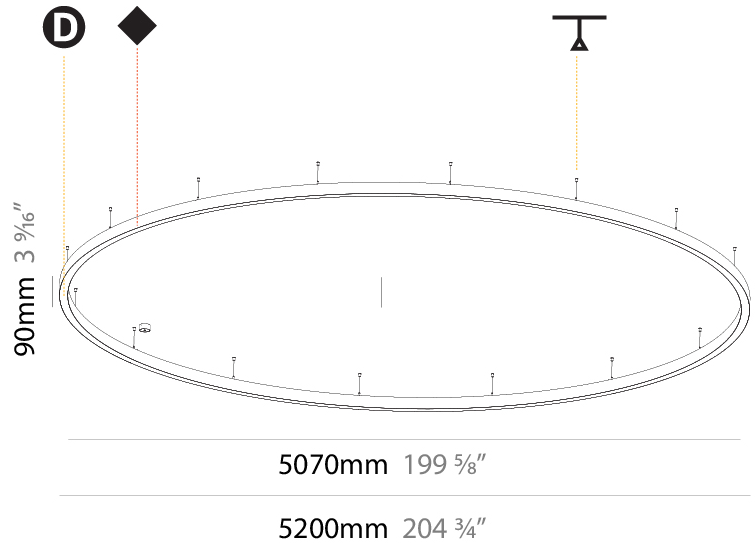

GENERAL

Series: Glorious
Subseries: Glorious Slim
Brand: Prolicht
Division: Architectural
Mounting Type: Suspension
Mounting Location: Ceiling
Subcategory: Ambient

PHYSICAL

Shape: Round
Diameter (mm): 5200
Diameter (in): 204 3/4
Height (mm): 90
Height (in): 3 9/16
Max. Overall Height (mm): 2090
Max. Overall Height (in): 82 5/16
Light Distribution: Direct
Weight (kg): 47.232
Weight (lbs): 104.15
Diffuser: PMMA - Opal or Micro-Prism
Fixture Finish: SSR / BKV / CWI / CRY / HAB / UFT / ITA / RUA / FTG / MYG / LOD / PUS / FRO / FUP / KIA / POP / BLS / SPG / MEY / GOH / GUM / CHC / COM / ABZ / JAG / OBR / MOS / ROR
Fixture Material: Aluminum
Cable Details: 2000mm or 6000mm Transparent Cable

ELECTRICAL

Lamp Type: LED (Zhaga Standard)
Input Wattage (W): 403.2
Total Output Wattage (W): 336
Dimming: Tri-Mode (Non-Dimming and Phase Dimming (120Vac only) and 0-10V Dimming)
Driver Included: Yes
Driver Location: Integrated
Driver Type: Constant Current - Universal
Driver Class: Class 2
Input Voltage (V): 120 - 277
Constant Current (MA): 350

LED

Color Temperature (°K): 3000 / 3500 / 4000
Max. Delivered Lumen (lm): 47520 / 48510 / 49500
CRI: >80 CRI
Efficiency (%): 88
Lamp Life (hrs): 50000

OPTICAL

RATINGS AND CERTIFICATIONS

Certified By: Certified for North American Standards
IP rating: IP20