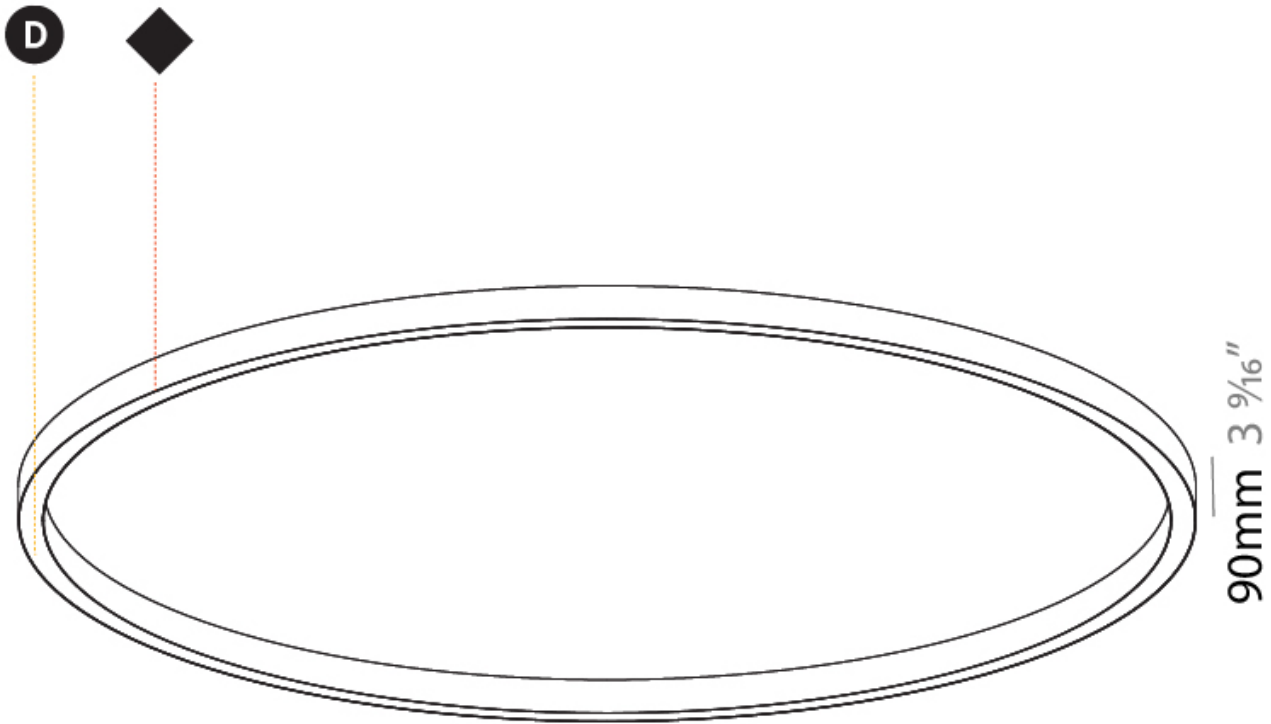

PROJECT	_____
TYPE	_____
SPECIFIER	_____
QUANTITY	_____
DATE	_____

Ø 5070mm 199 5/8"

Ø 5200mm 204 3/4 "

A

GLORIOUS COLOR FINISH CHART

PROJECT
TYPE
SPECIFIER
QUANTITY
DATE

Fixture Finish

Digital: Not all screens are calibrated the same, and therefore, colors will appear differently between screens.